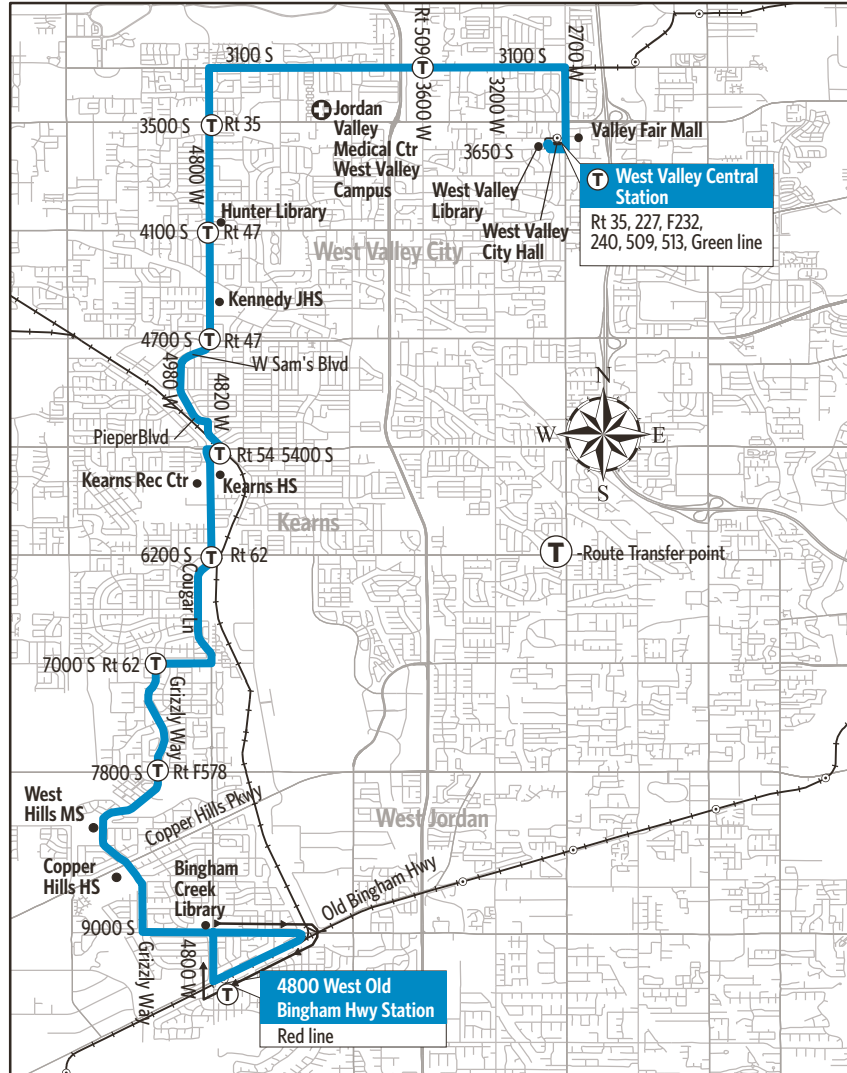

## Route 248 - 4800 West

For Information Call 801-RIDE-UTA (801-743-3882)  
outside Salt Lake County 888-RIDE-UTA (888-743-3882)  
www.rideuta.com

### 4800 West

#### HOW TO USE THIS SCHEDULE

Determine your timepoint based on when you want to leave or when you want to arrive. Read across for your destination and down for your time and direction of travel. A route map is provided to help you relate to the timepoints shown. Weekday, Saturday & Sunday schedules differ from one another.