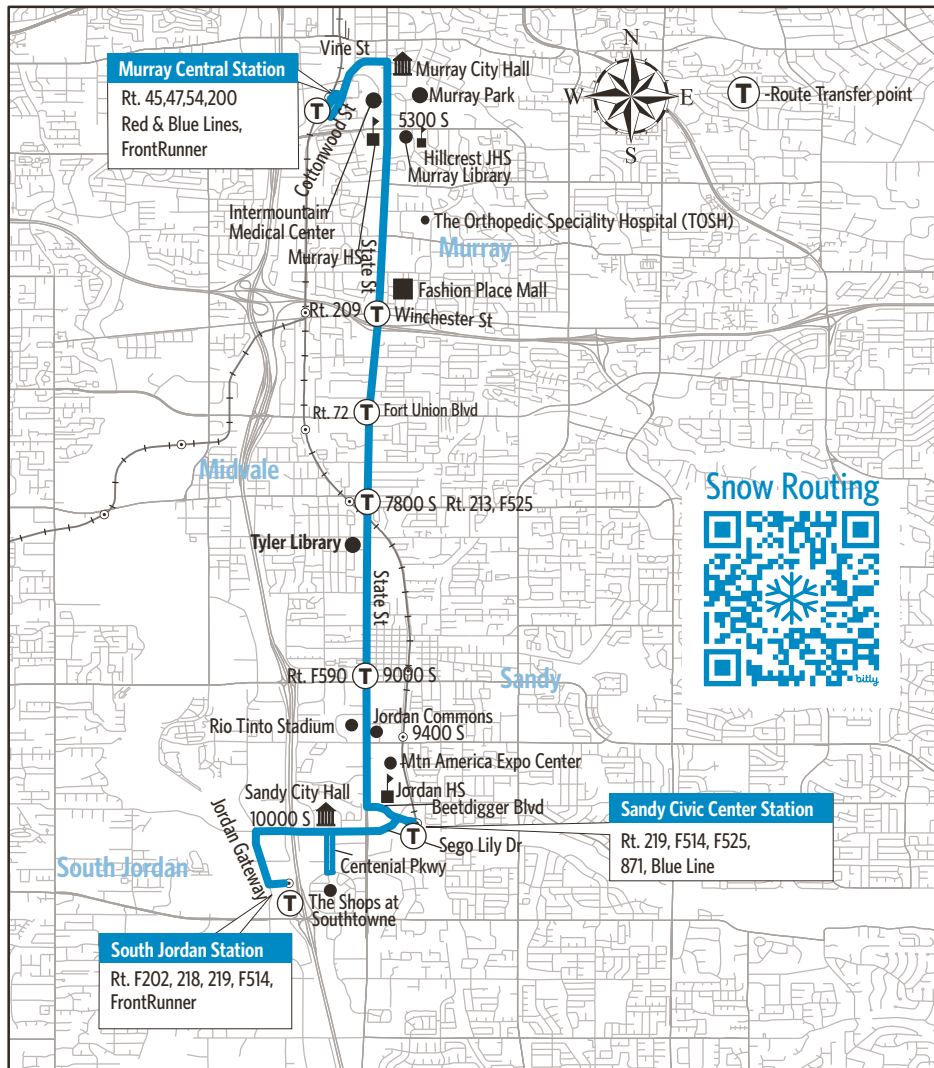

Route 201 - State Street South

For Information Call 801-RIDE-UTA (801-743-3882)
outside Salt Lake County 888-RIDE-UTA (888-743-3882)
www.rideuta.com